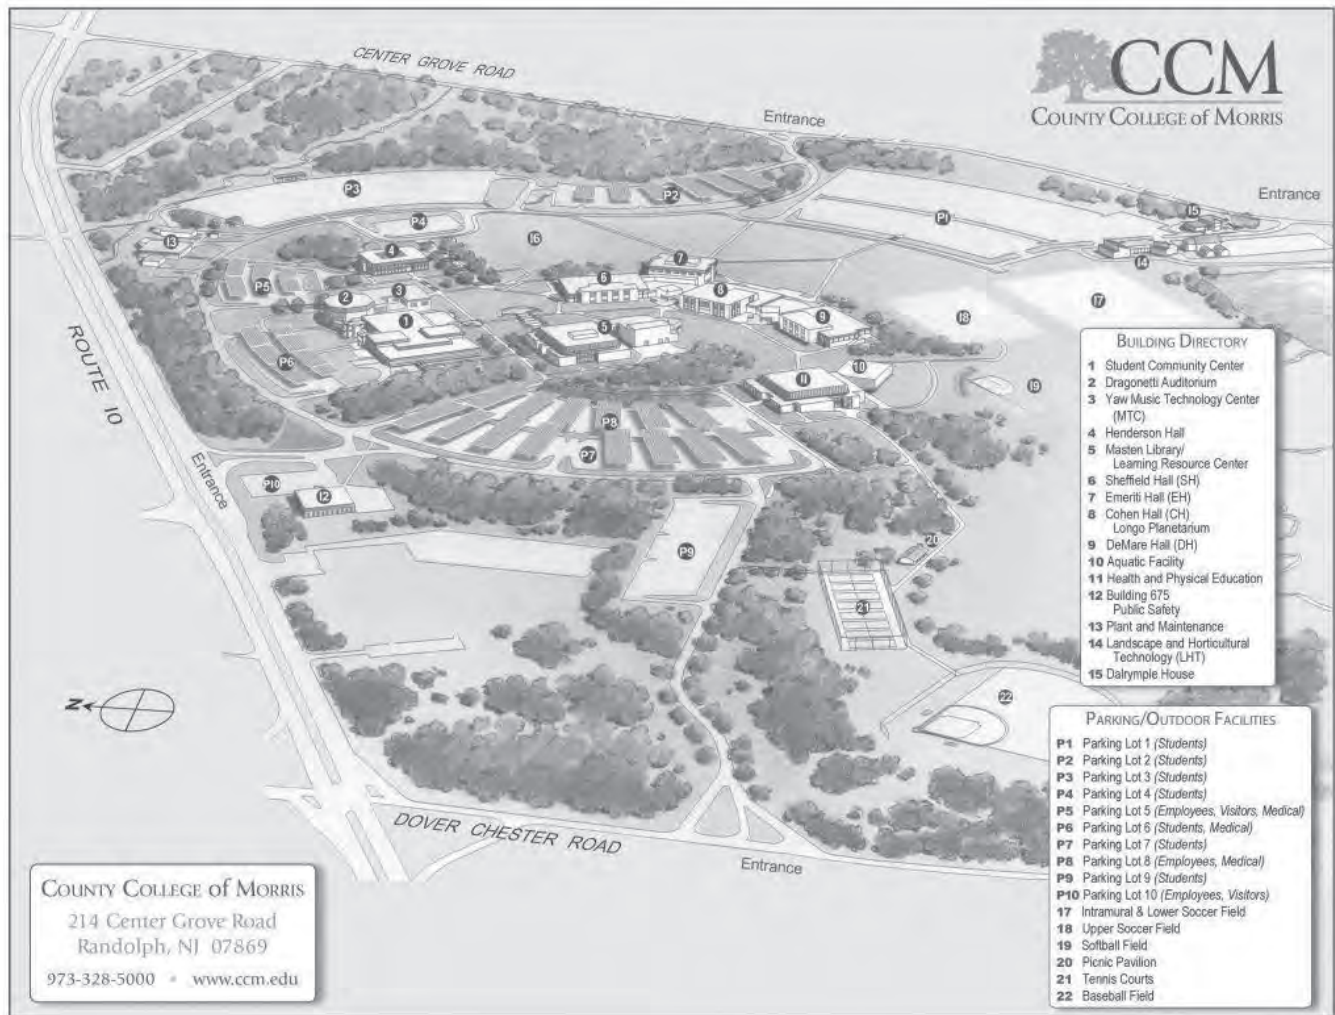

**County College of Morris (CCM)**

214 Center Grove Road  
Randolph, NJ 07869-2086  
(973) 328-5000

For North Jersey Area Spring Piano Auditions and Recitals

Building 3 – Yaw Music Technology Center (MTC)

Use Parking Lot P5

03-2016