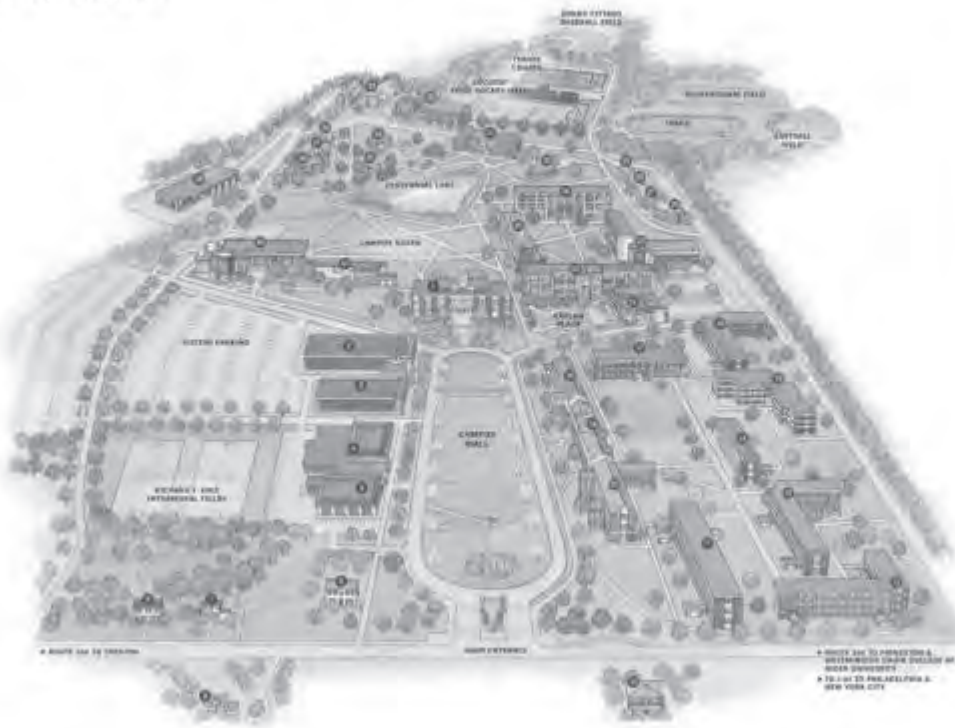

Rider University (RI)
2083 Lawrenceville Road
Lawrenceville, NJ 08648-3001

The Lawrenceville campus of Rider University is:

- Located 60 miles south of New York City and 35 miles north of Philadelphia in Lawrence Township, Mercer County, New Jersey.
- Conveniently situated five miles south of Princeton and three miles north of Trenton on U.S. Route 206.
- Located a quarter mile south of exit 7A of Interstate 95, just outside the village of Lawrenceville.

Lawrenceville Campus Map